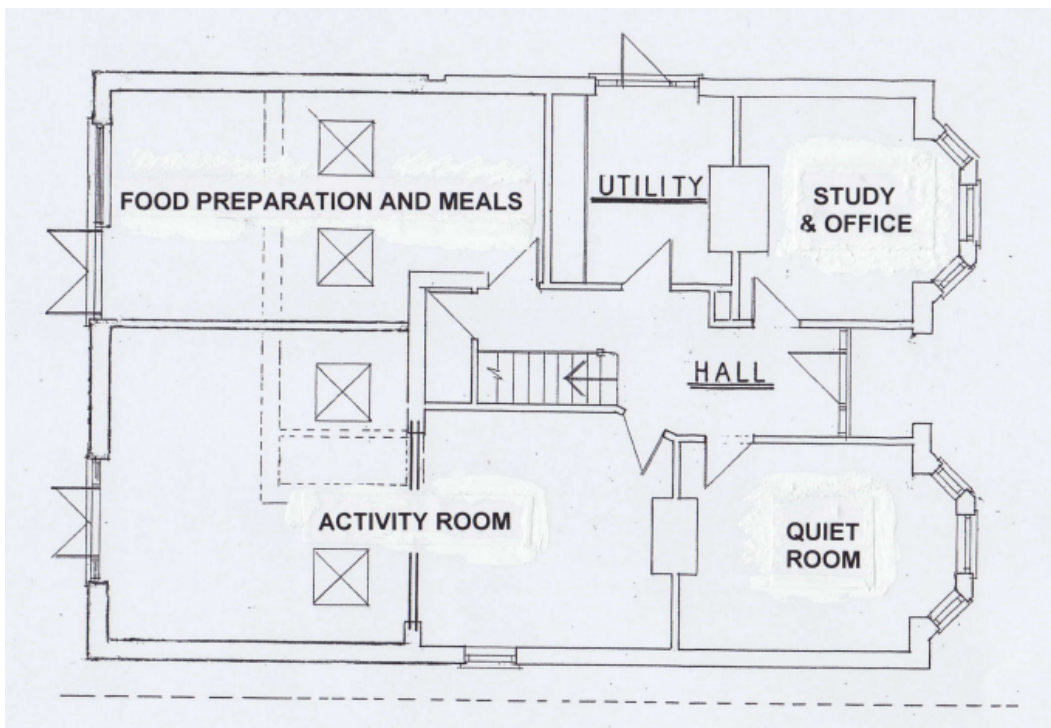

Ground floor layout

16/0172 – THE MANOR, 30 SOUTHWELL PARK ROAD, CAMBERLEY

From Southwell Park Road

Rear garden